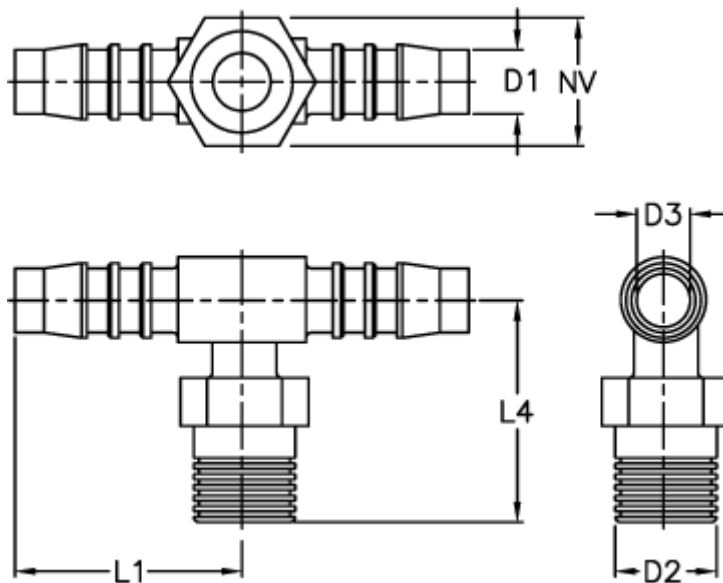

Article number: 027208917006

Description: Norma hose coupling TES 6 / 1/8 NPT

Measures

D1 = 6

D2 = 1/8 NPT

D3 = 4.0

L1 = 28.5

L4 = 23.0

NV = 10